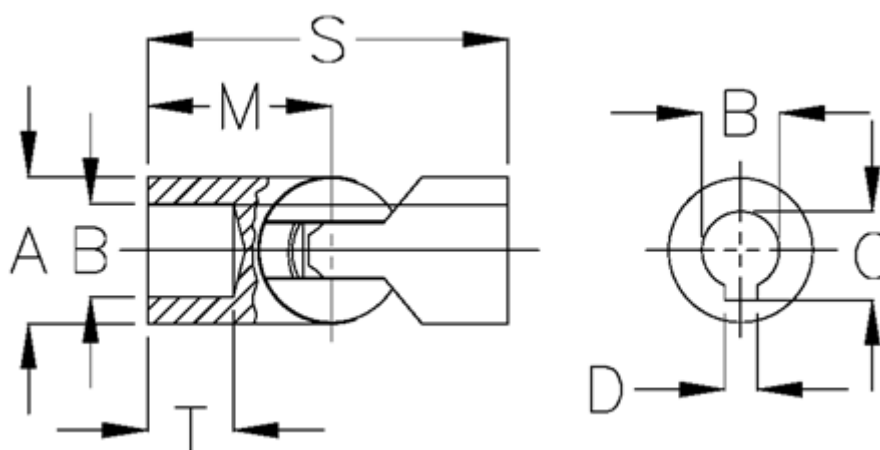

Article number: 07890403

Description: Ball joint, single 0.890.403
0.890.403

Measures

A	= 90
B H7	= 60
C	= 64.4
D	= 18
M	= 130.0
Max torque (Nm)	= 1060
s	= 260
T	= 70